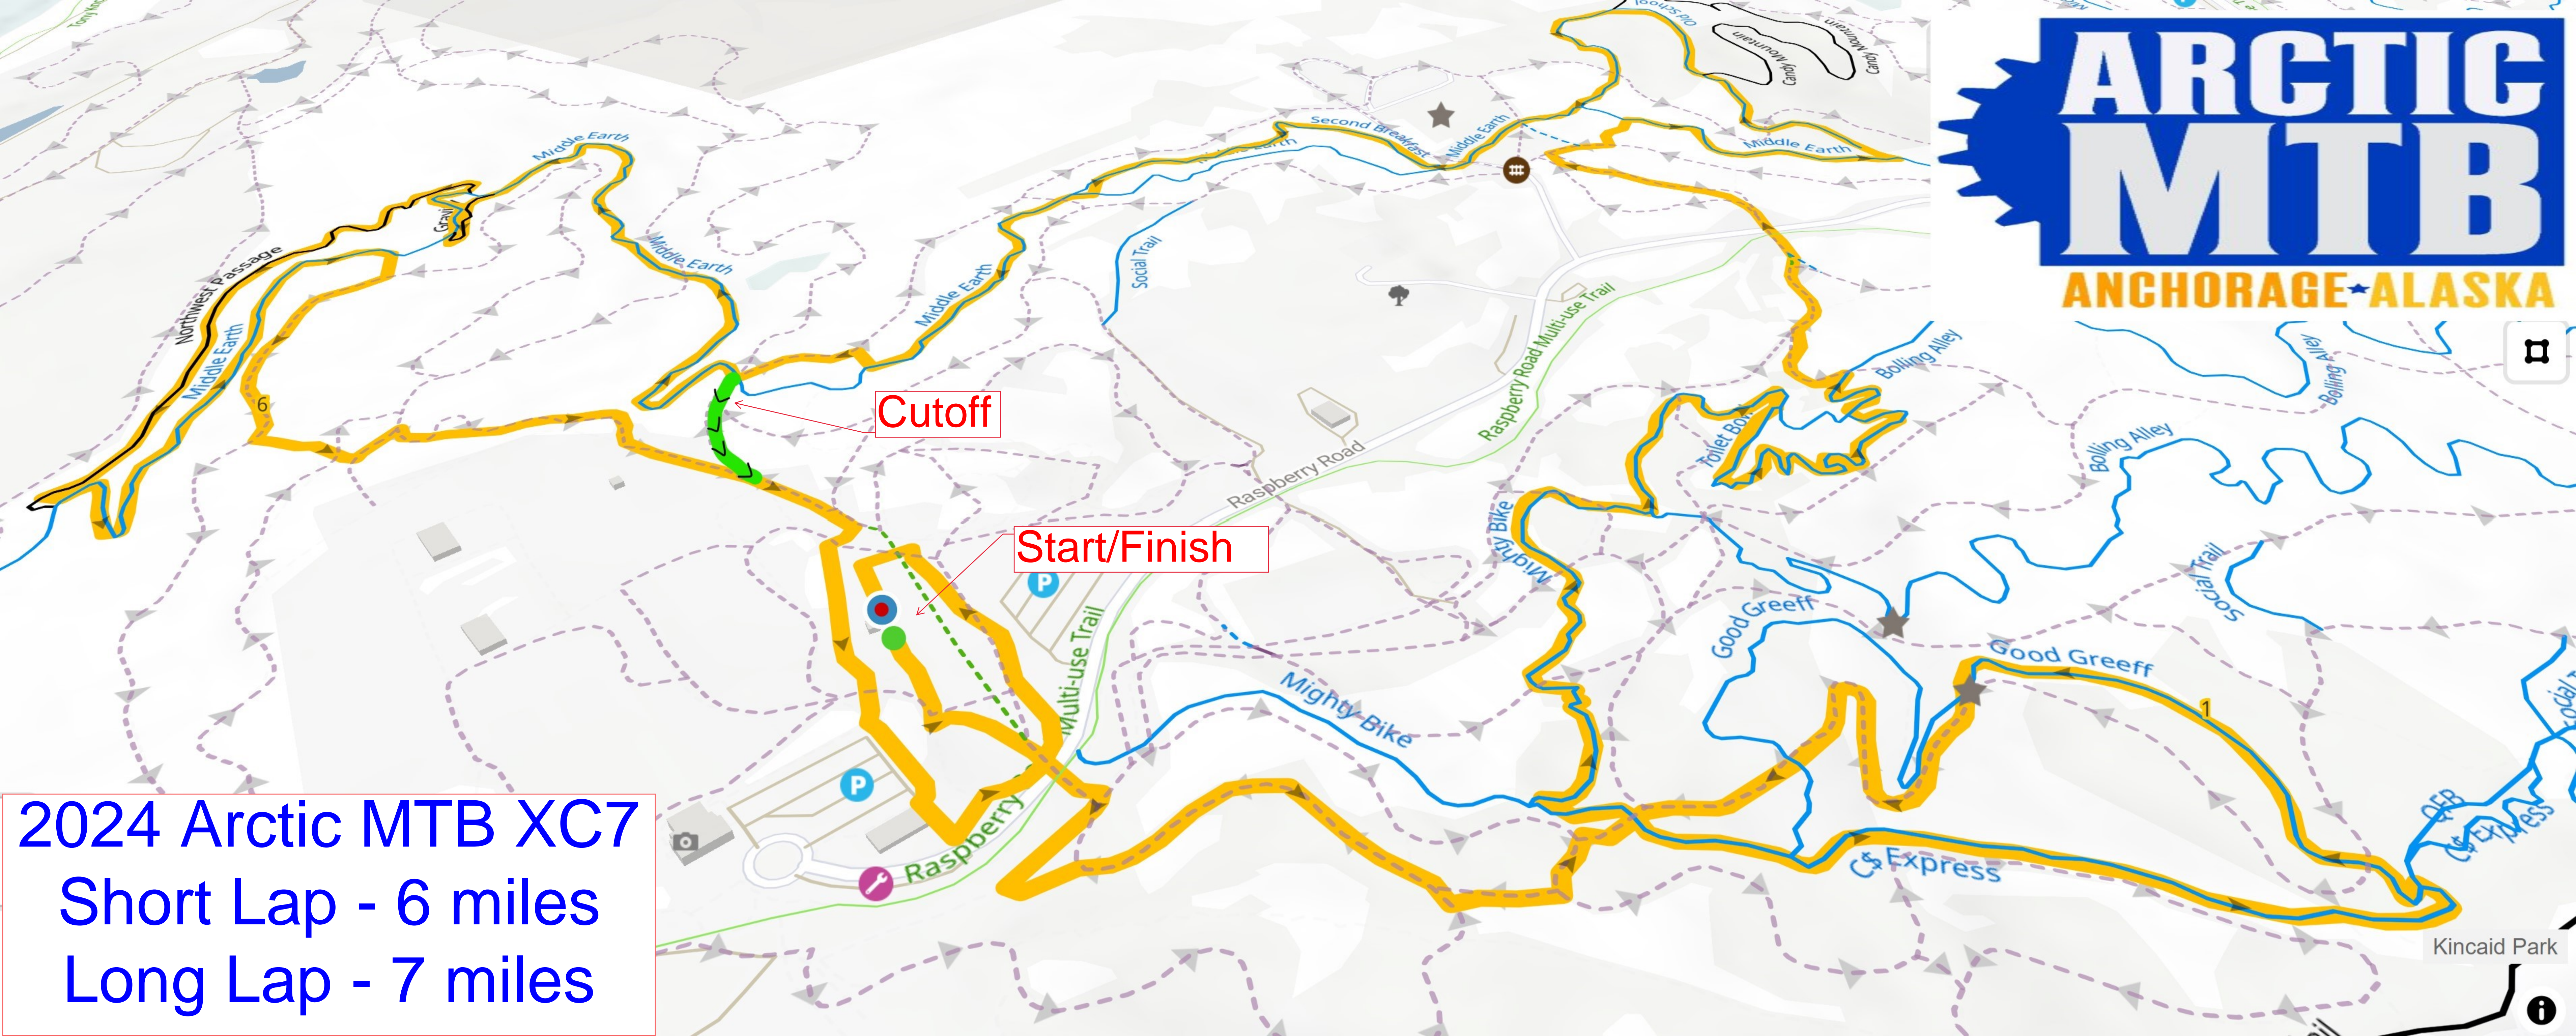

# ARCTIC MTB

ANCHORAGE ALASKA

Cutoff

Start/Finish

2024 Arctic MTB XC7  
Short Lap - 6 miles  
Long Lap - 7 miles